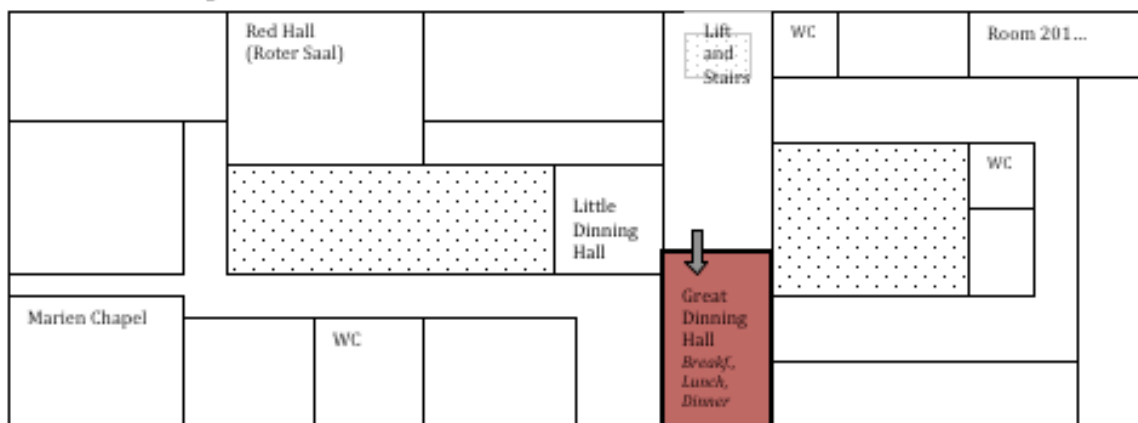

Room plan for the ISM-SPP school in the “Kardinal-Döpfner-Haus” in Freising, October 2012

Second floor Old Building

Third Floor Old Building